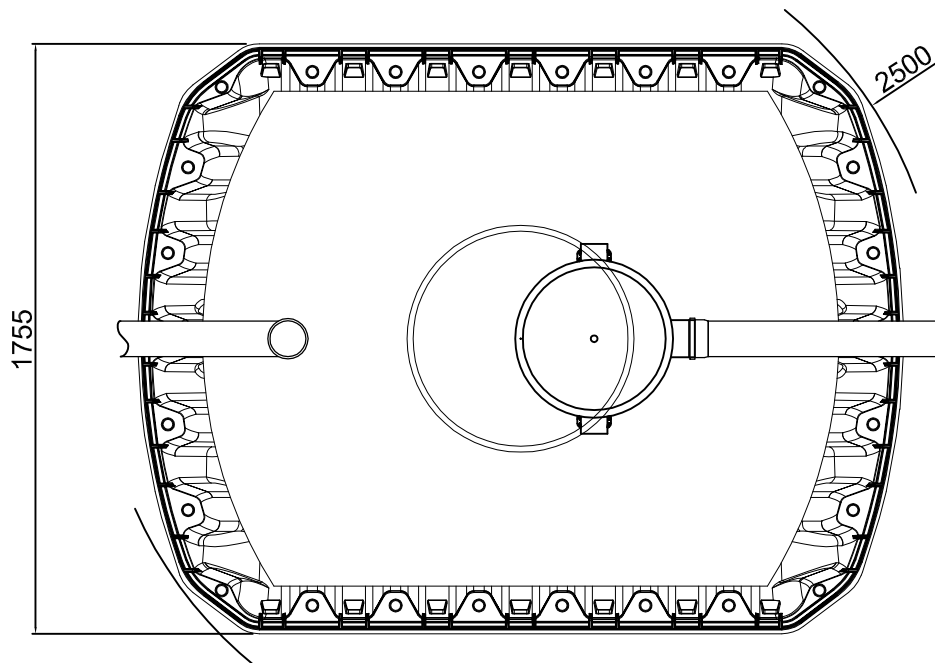

KLARO

ANAEROBIX filter 60 L

article no.

Carat septic tank 2700L

Graf Australia

1,9-11 Imboon Street
Deception Bay
Queensland 4508

Phone: 1300 466 469
info@grafaustalia.com.au
www.grafaustalia.com.au

drawing information

drawn csc
date 09/2012

article information

weight