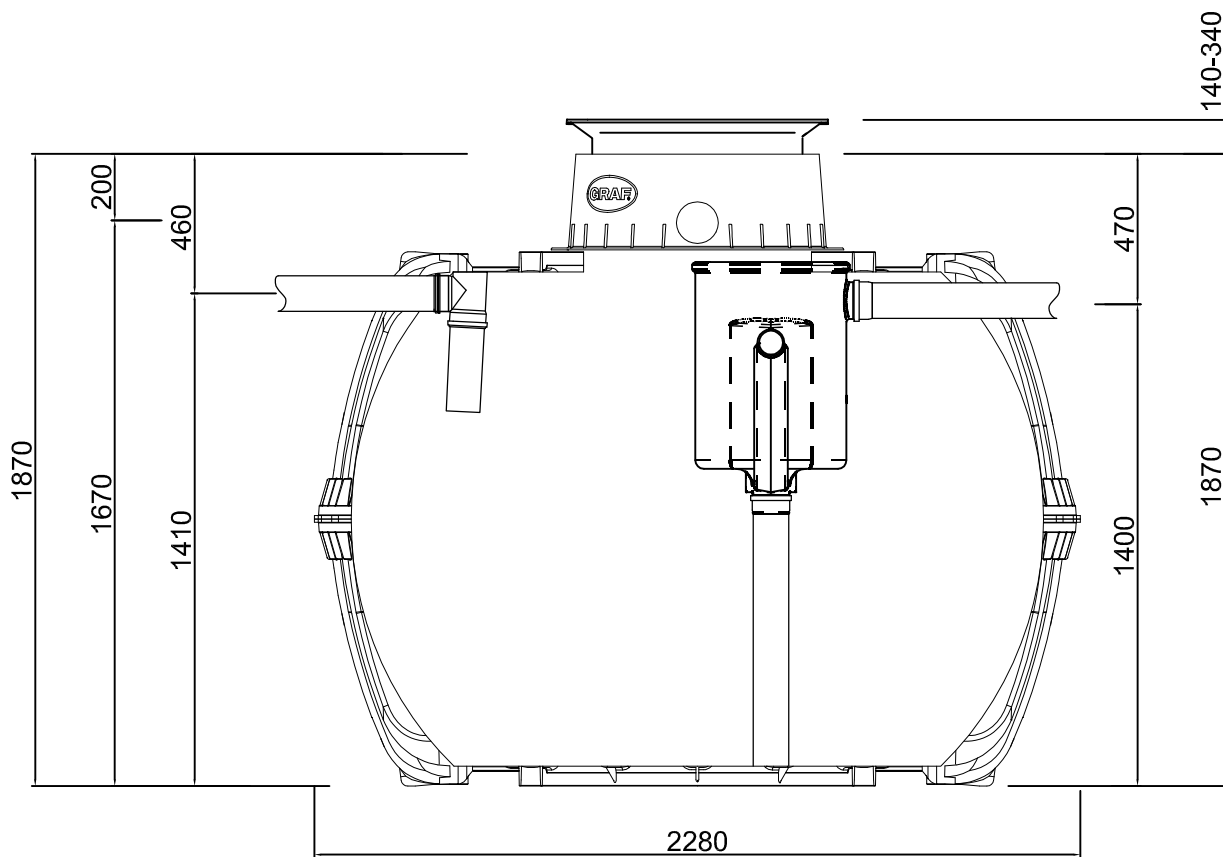

KLARO

ANAEROBIX filter 60 L

article no.

Carat septic tank 2700L

Graf Australia

1,9-11 Imboon Street
Deception Bay
Queensland 4508

Phone: 1300 466 469
info@grafaustalia.com.au
www.grafaustalia.com.au

drawing information

drawn csc
date 09/2012

article information

weight